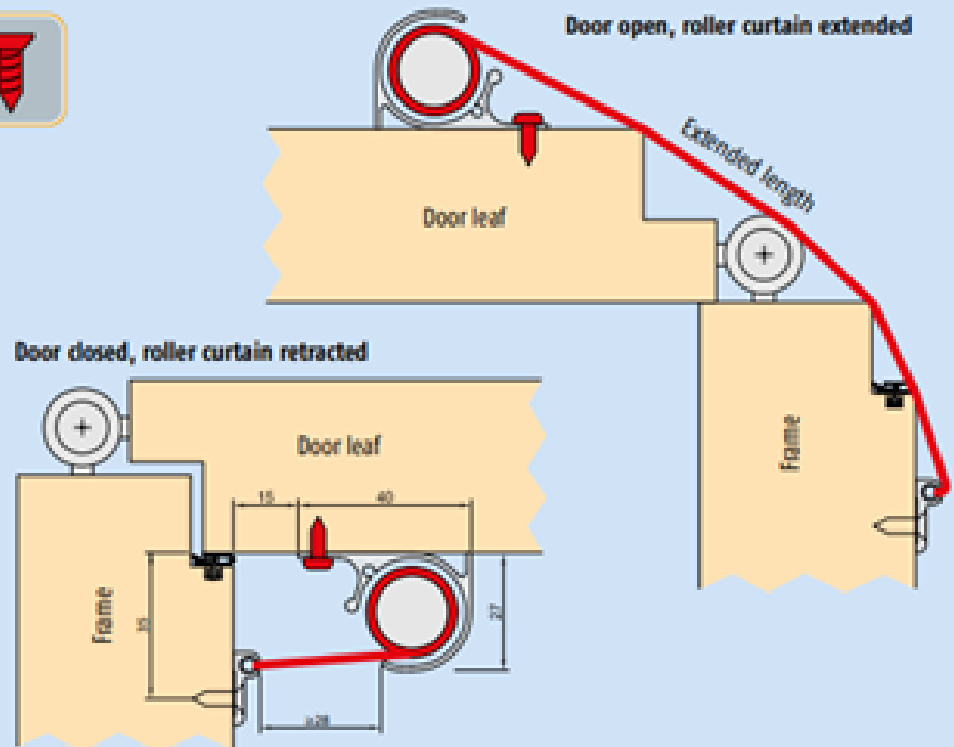

Roller protector **FSR 5000** [Basic] (FP60-1925)

Standard, screw-fixed roller protector

Screws partially hidden

Key features

- Proven standard roller protector
- Hard-wearing synthetic fibre fabric
 - washable
 - difficult to ignite B1
- **Concealed housing fastening screws**
- Fabric profile screws visible
- Housing position adjustable (elongated holes)
- Suitable for almost all doors
- Certified and supervised quality (MPA)

Fabric colour

Housing colour

Door types

Certified quality

Technical data

Standard length	1925 mm (stock length)
Shorten	cannot be shortened
Installation set	universal screws included