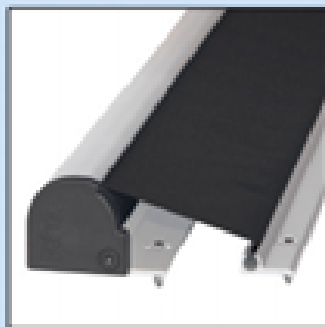

Roller protector **FSR 5000** [Basic] (FP60-1925)

Standard, screw-fixed roller protector

Screws partially hidden

Key features

- Proven standard roller protector
- Hard-wearing synthetic fibre fabric
 - washable
 - difficult to ignite B1
- **Concealed housing fastening screws**
- Fabric profile screws visible
- Housing position adjustable (elongated holes)
- Suitable for almost all doors
- Certified and supervised quality (MPA)

Fabric colour

Housing colour

Door types

Certified quality

Technical data

Standard length	1925 mm (stock length)
Shorten	cannot be shortened
Installation set	universal screws included