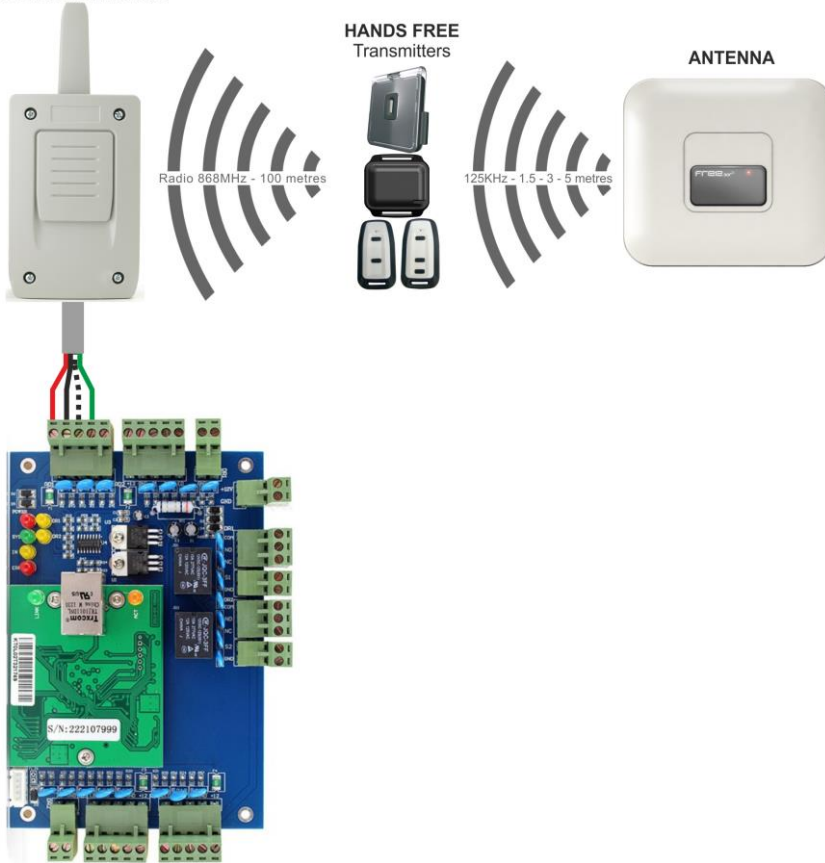

Proximity only system

Keypad & Proximity system

Radio only system

Radio & proximity system

CONNECT Receiver
Access Control Interface

Hands free system – can also be combined with radio and proximity from one device

EM 125KHz Proximity Readers

CP6-RX

Anti-vandal network reader
EM, HID & Mifare

CP002EM-M

Network reader

CP1EM

Mini network reader

CP002EM