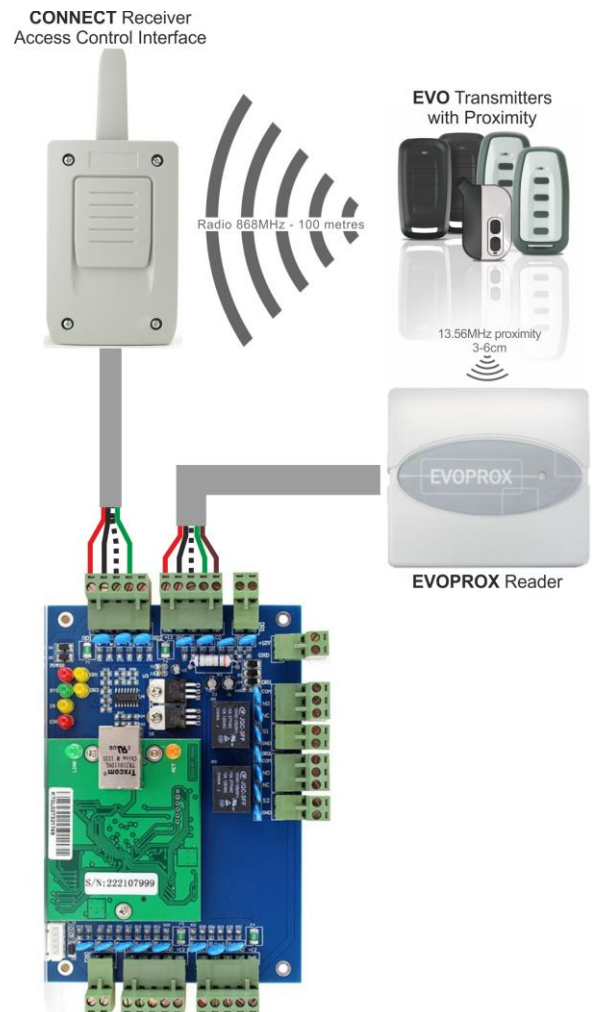

IPNET-1

1 Door TCP/IP Controller

IPNET-2

2 Door TCP/IP Controller

IPNET-4

4 Door TCP/IP Controller

ID	Time	Desc	Info
1	10:13:14	Door 1 [123297213]	Remote Open Door Successfully
2	10:13:14	Door 1-In	1-2019-06-24 10:13:16 Monday-Door 1-In-Remote Open Door
3	10:13:39	Door 1-In	23745089----2019-06-24 10:13:41 Monday-Door 1-In-Denied Access:No PRIVILEGE
4	10:13:43	Door 1-In	2541724-abc00007-Chris Cann--2019-06-24 10:13:45 Monday-Door 1-In-Swipe

Card NO: 2541724
User ID: abc00007
Name: Chris Cann
Building Room:
Read Date: 2019-06-24 10:13:45 Monday
Addr: Door 1-In
Status: Swipe

IPNET-SOFT

Compatible With A Wide Variety of Technologies & Systems

Proximity only system

Keypad & Proximity system

Radio only system

Radio & proximity system

CONNECT Receiver
Access Control Interface

Hands free system – can also be combined with radio and proximity from one device

EM 125KHz Proximity Readers

CP6-RX

Anti-vandal network reader
EM, HID & Mifare

CP002EM-M

Network reader

CP1EM

Mini network reader

CP002EM