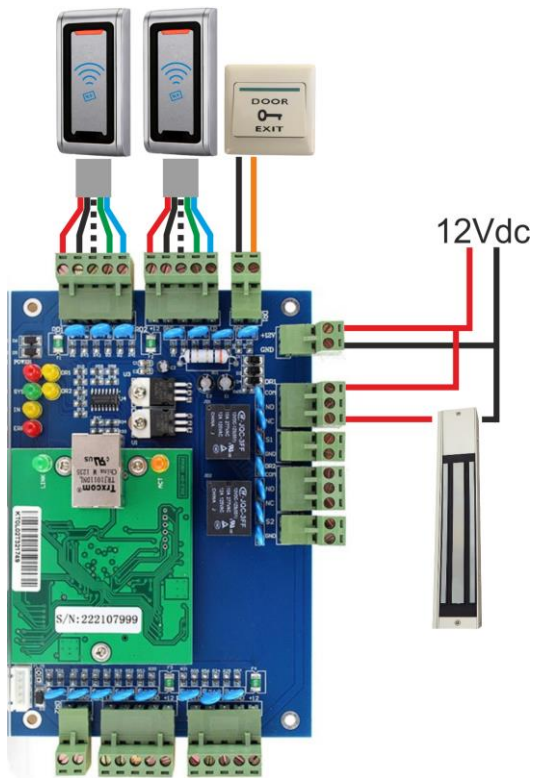

IPNET-1

1 Door TCP/IP Controller

IPNET-2

2 Door TCP/IP Controller

IPNET-4

4 Door TCP/IP Controller

ID	Time	Desc	Info
1	10:13:14	Door 1 [123297213]	Remote Open Door Successfully
2	10:13:14	Door 1-In	1-2019-06-24 10:13:16 Monday-Door 1-In-Remote Open Door
3	10:13:39	Door 1-In	23745089----2019-06-24 10:13:41 Monday-Door 1-In-Denied Access:No PRIVILEGE
4	10:13:43	Door 1-In	2541724-abc00007-Chris Cann--2019-06-24 10:13:45 Monday-Door 1-In-Swipe

Proximity only system

Keypad & Proximity system

Radio only system

Radio & proximity system

CONNECT Receiver
Access Control Interface

Hands free system – can also be combined with radio and proximity from one device