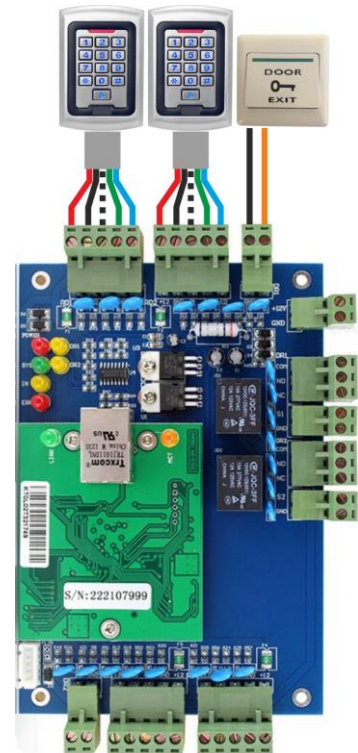

IPNET-1

1 Door TCP/IP Controller

IPNET-2

2 Door TCP/IP Controller

IPNET-4

4 Door TCP/IP Controller

ID	Time	Desc	Info
1	10:13:14	Door 1 [123297213]	Remote Open Door Successfully
2	10:13:14	Door 1-In	1-2019-06-24 10:13:16 Monday-Door 1-In-Remote Open Door
3	10:13:39	Door 1-In	23745089----2019-06-24 10:13:41 Monday-Door 1-In-Denied Access:No PRIVILEGE
4	10:13:43	Door 1-In	2541724-abc00007-Chris Cann--2019-06-24 10:13:45 Monday-Door 1-In-Swipe

Card NO: 2541724
User ID: abc00007
Name: Chris Cann
Building Room:
Read Date: 2019-06-24 10:13:45 Monday
Addr: Door 1-In
Status: Swipe

IPNET-SOFT

Compatible With A Wide Variety of Technologies & Systems

Proximity only system

Keypad & Proximity system

Radio only system

Radio & proximity system

CONNECT Receiver
Access Control Interface

Hands free system – can also be combined with radio and proximity from one device

EM 125KHz Proximity Readers

CP6-RX

Anti-vandal network reader
EM, HID & Mifare

CP002EM-M

Network reader

CP1EM

Mini network reader

CP002EM