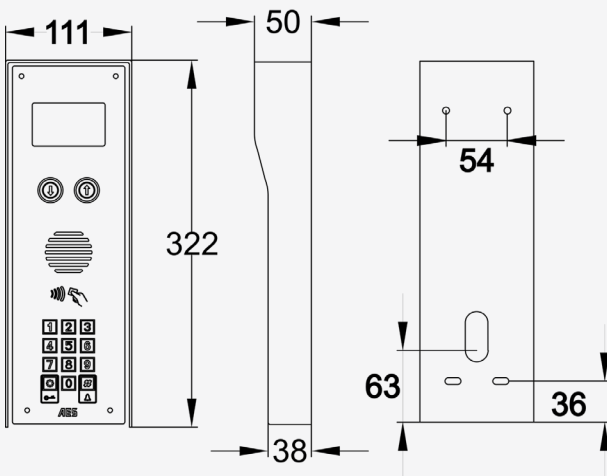

MULTI-CLASSIC IMPERIAL