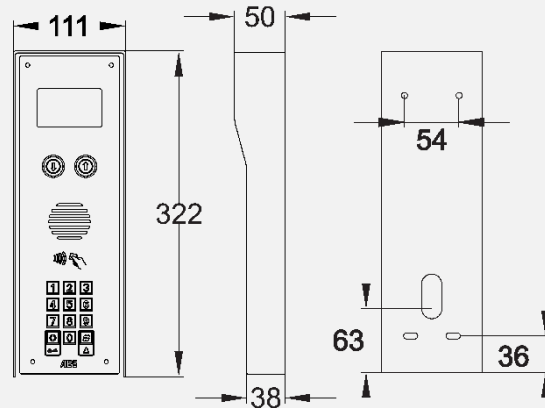

MULTI-CL-ISPKEU

- Hooded, all stainless model in marine grade stainless steel, with keypad & prox reader.
- White illuminated buttons & keypad.
- Kit includes speech panel, wall mount antenna, power supply & install manual.