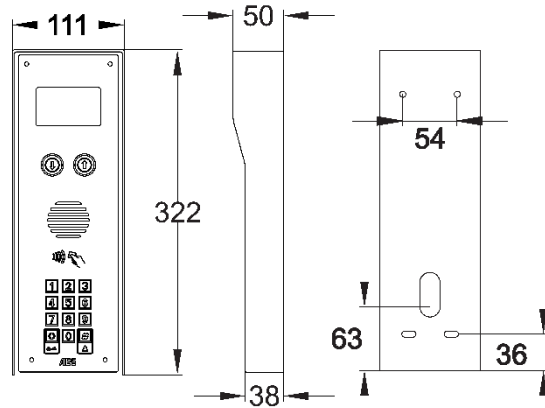

Area code:
EU (Europe)
US (USA)
AU (Australia & NZ)

Imperial Panels

MULTI-CL-IBPK-EU

- Sleek all black panel, marine grade stainless steel, powder coated aluminium hood and gloss black toughened acrylic faceplate, with keypad & prox reader.
- Blue illuminated buttons & keypad.
- Kit includes speech panel, wall mount antenna, power supply & install manual.