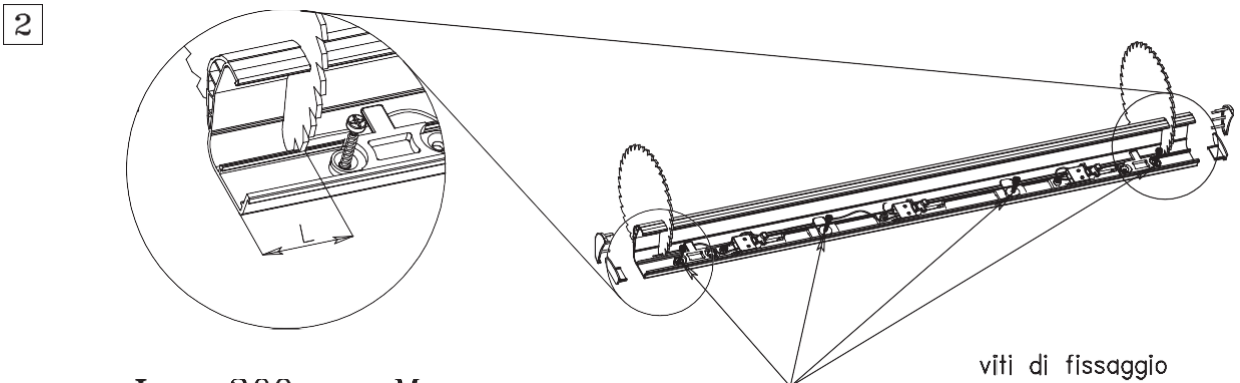

## TECHNO Resistive Edge

L = 300mm Max.