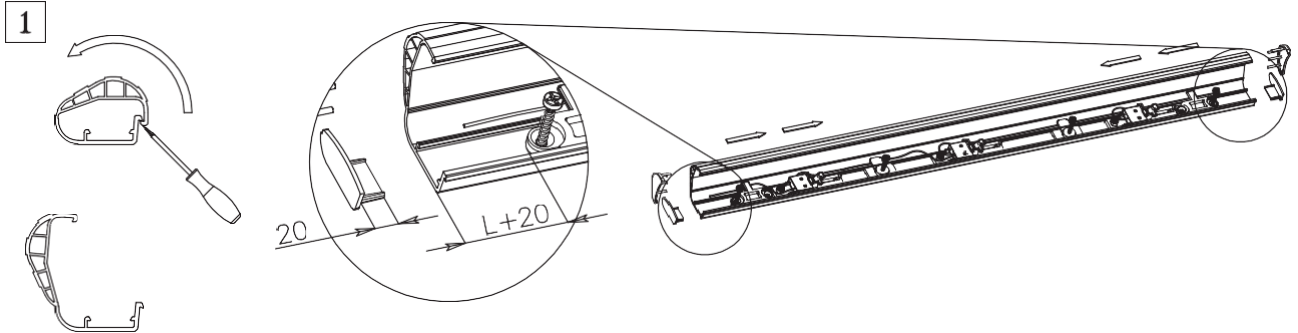

## TECHNO Resistive Edge

L = 300mm Max.