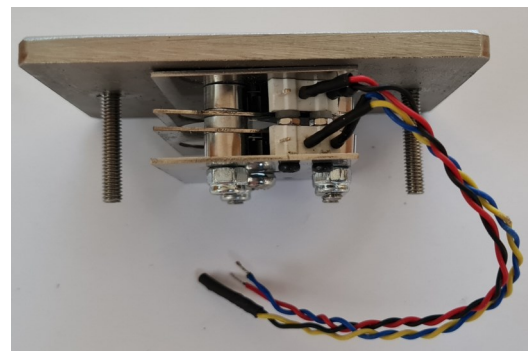

Escutcheon plate 316 stainless.

5mm x 60 x 80mm

2 x M4 studs

2 x Microswitch's wired in series increasing security

Normally Open configuration

NB:

If a microswitch does go faulty cut joint and connect working switch to keep system going !

316 - Escutcheon size 80mm X 58mm x 5mm