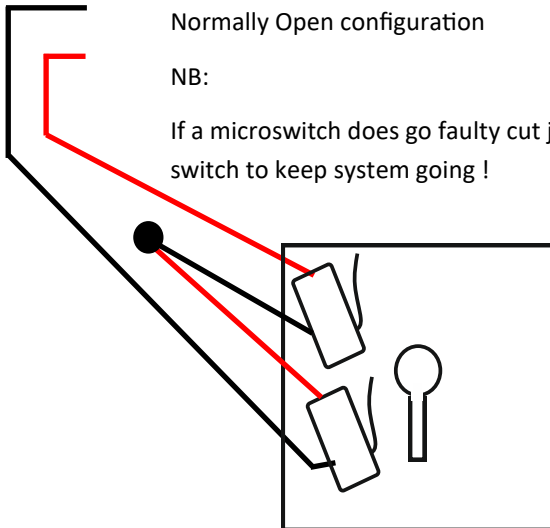

Escutcheon plate 316 stainless.

5mm x 60 x 80mm

2 x M4 studs

2 x Microswitch's wired in series increasing security

Normally Open configuration

NB:

If a microswitch does go faulty cut joint and connect working switch to keep system going !