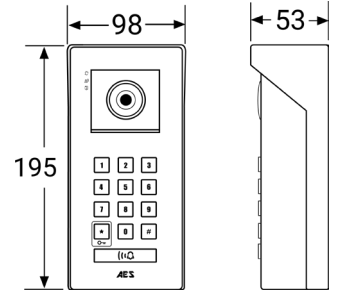

Kits & part numbers

OPYN-4G-IBK

Kit comes with hooded imperial video intercom in black powder coated with white light illumination. 4G modem, SIM card options & power supply.

Works with our multi network AESIM.

aesglobaltelecom.com

OPYN-IP-IBK

Kit comes with hooded imperial video intercom in black powder coated with white light illumination. Power supply included.

*Wifi antenna sold separately.

*For a more reliable connection, we recommend using a wired or 4G connection.

WIFIA-10

2.4Ghz Wifi Antenna with 10m Lead.

WIFIA-2

2.4Ghz Wifi Antenna with 2m Lead.