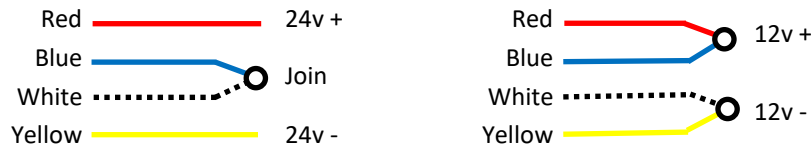

Lock Wiring

Must be slightly loose to allow movement of plate