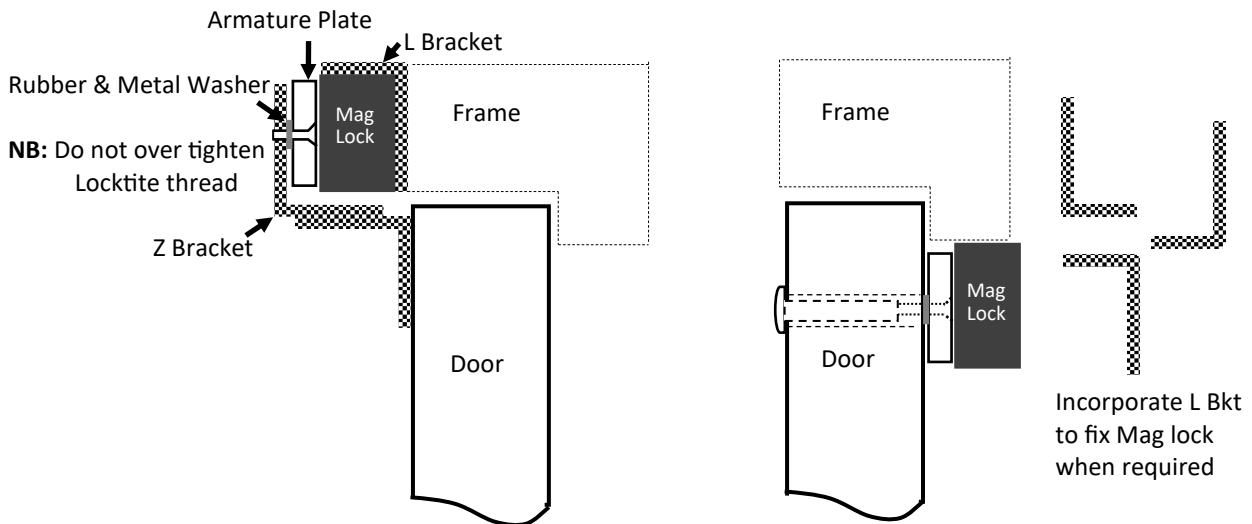

## CP180D

12 - 24v DC unmonitored 180KG Double Mag Lock

1. Voltage: 12V DC or 24V DC
2. Current Draw: 12V/300mA x2 - 24V/150mA x2
3. Lock Size: 340L x 41W x 21H(mm)
4. Armature plate: 130L x 33W x 9.3H(mm)
5. Holding force: 180KGx2 (350lbs x 2)
6. Anodized aluminium
7. Zinc Plated

### Lock Wiring

Must be slightly loose to allow movement of plate