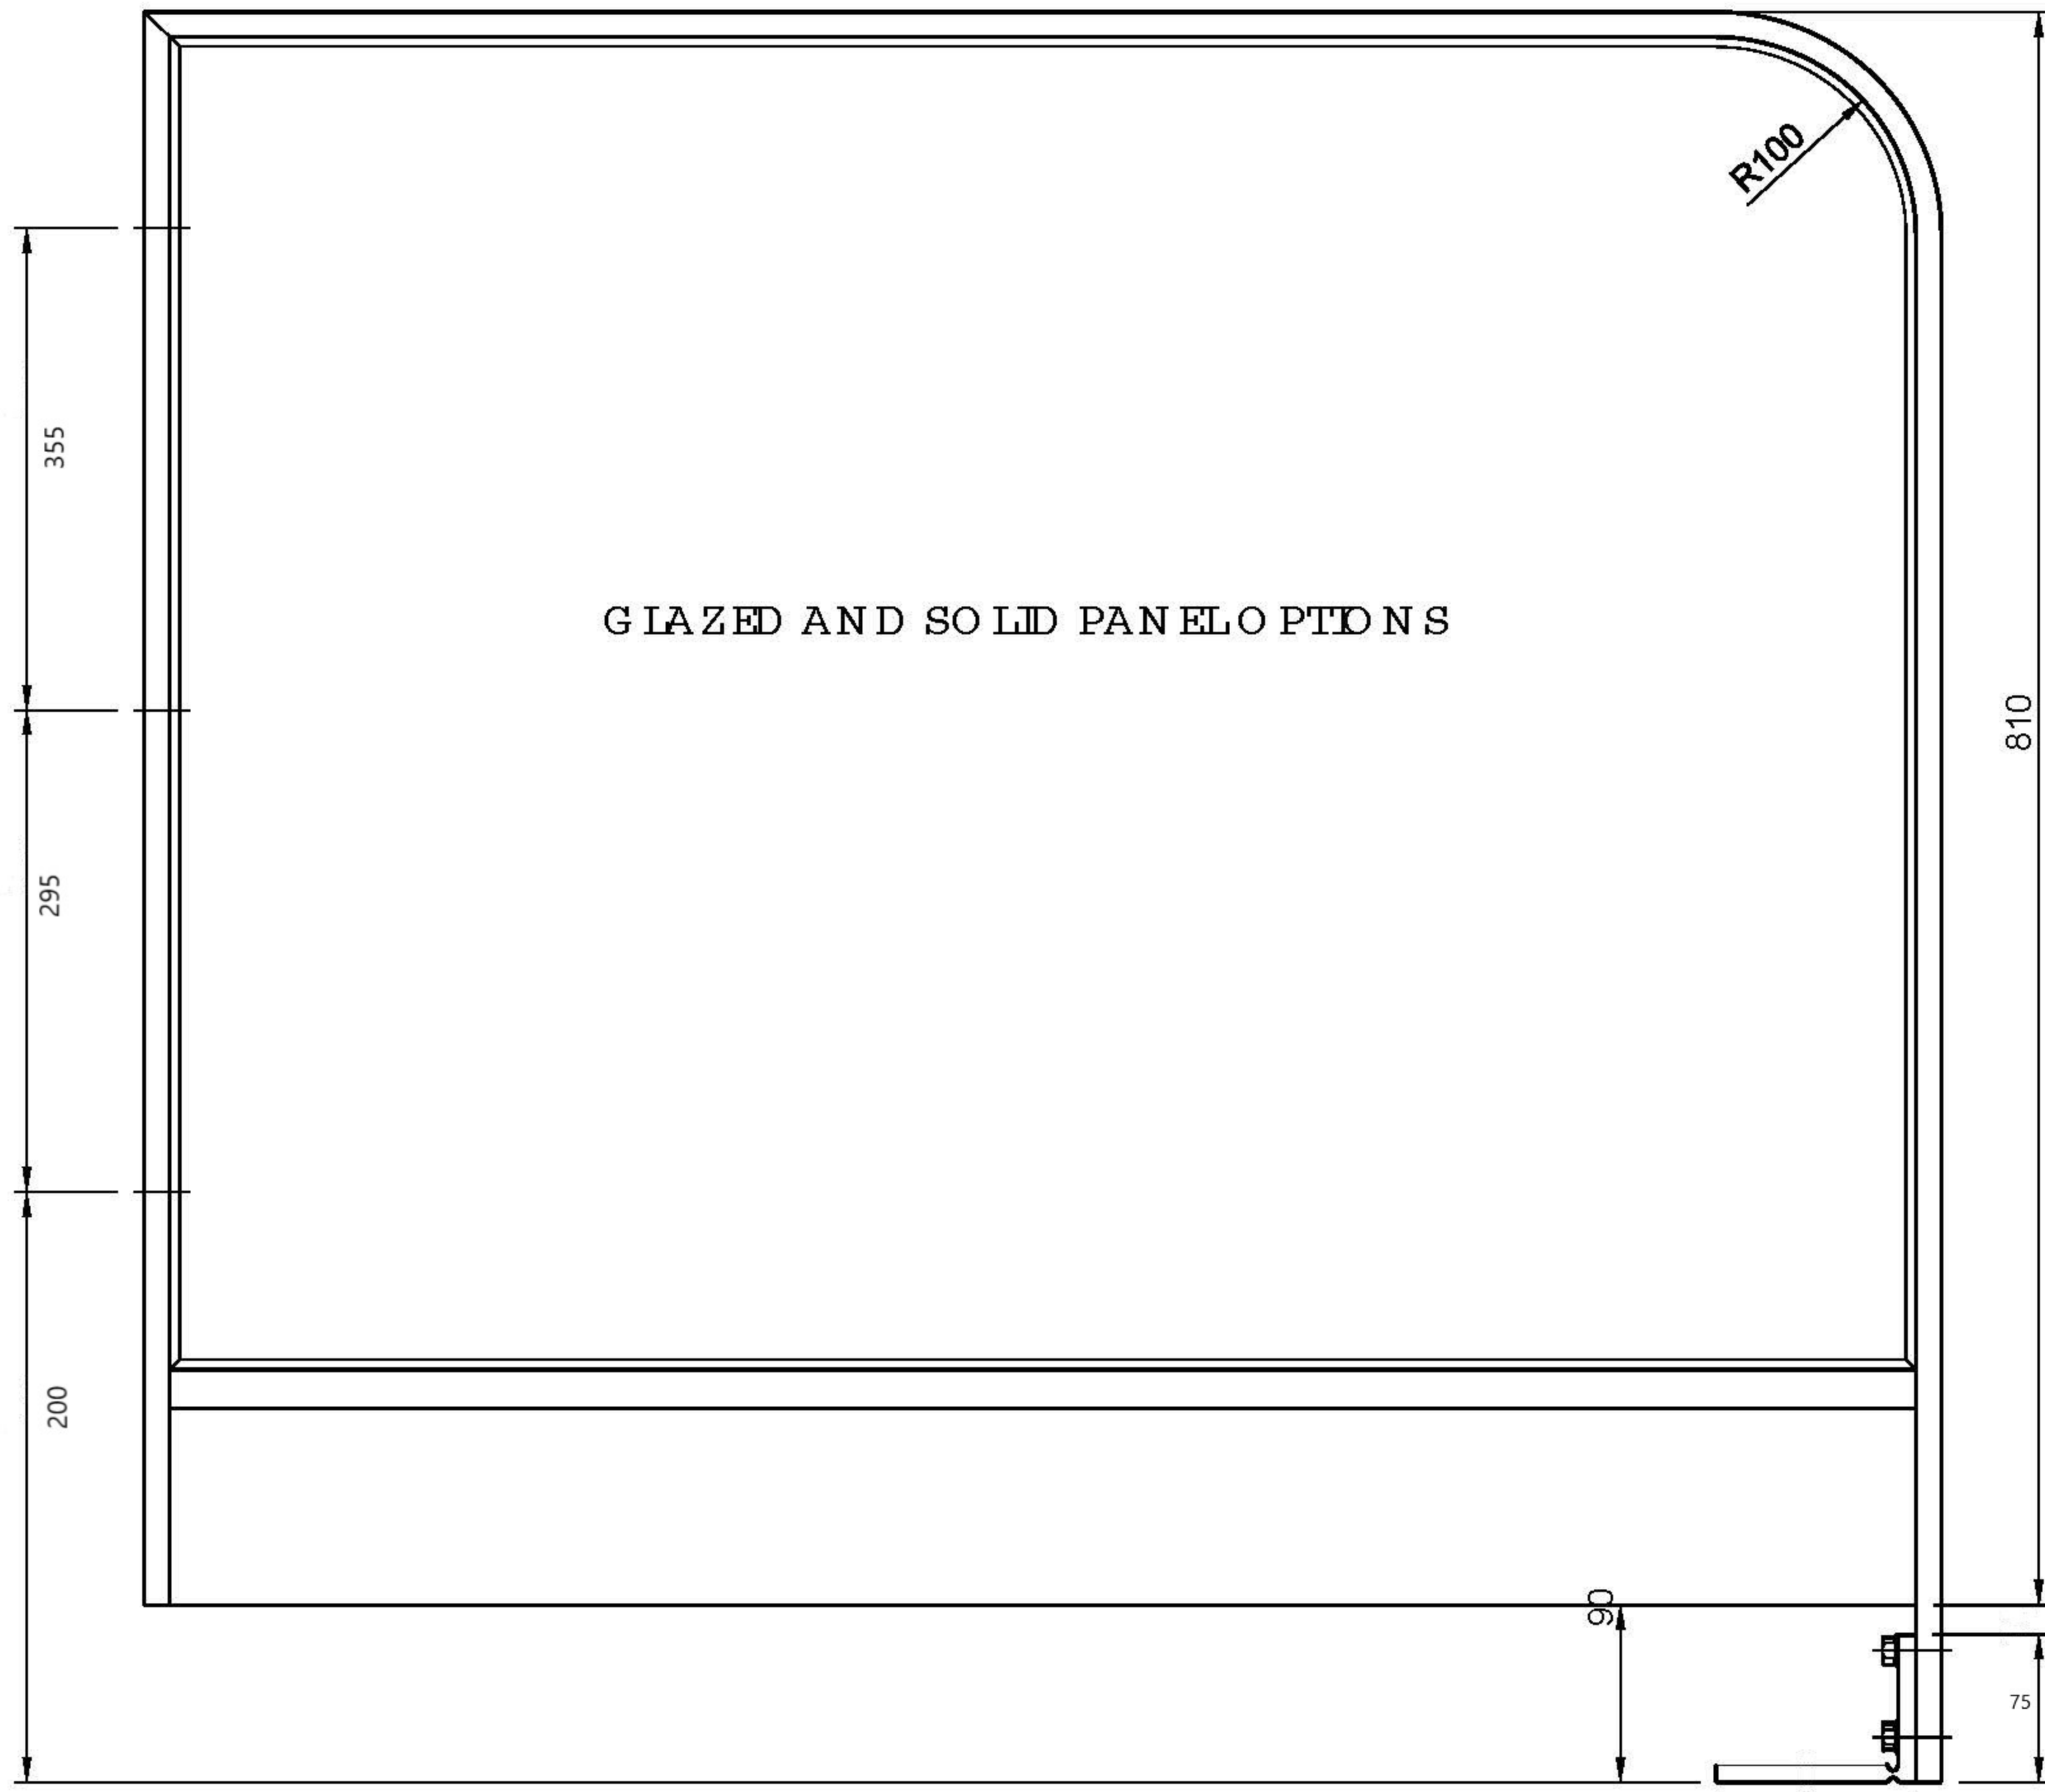

END VIEW
MOUNTING

BARRIER WIDTH = 900 mm FOR STANDARD BARRIERS (BESPOKE BARRIERS MAY VARY)

END VIEW

DIMENSIONS IN mm