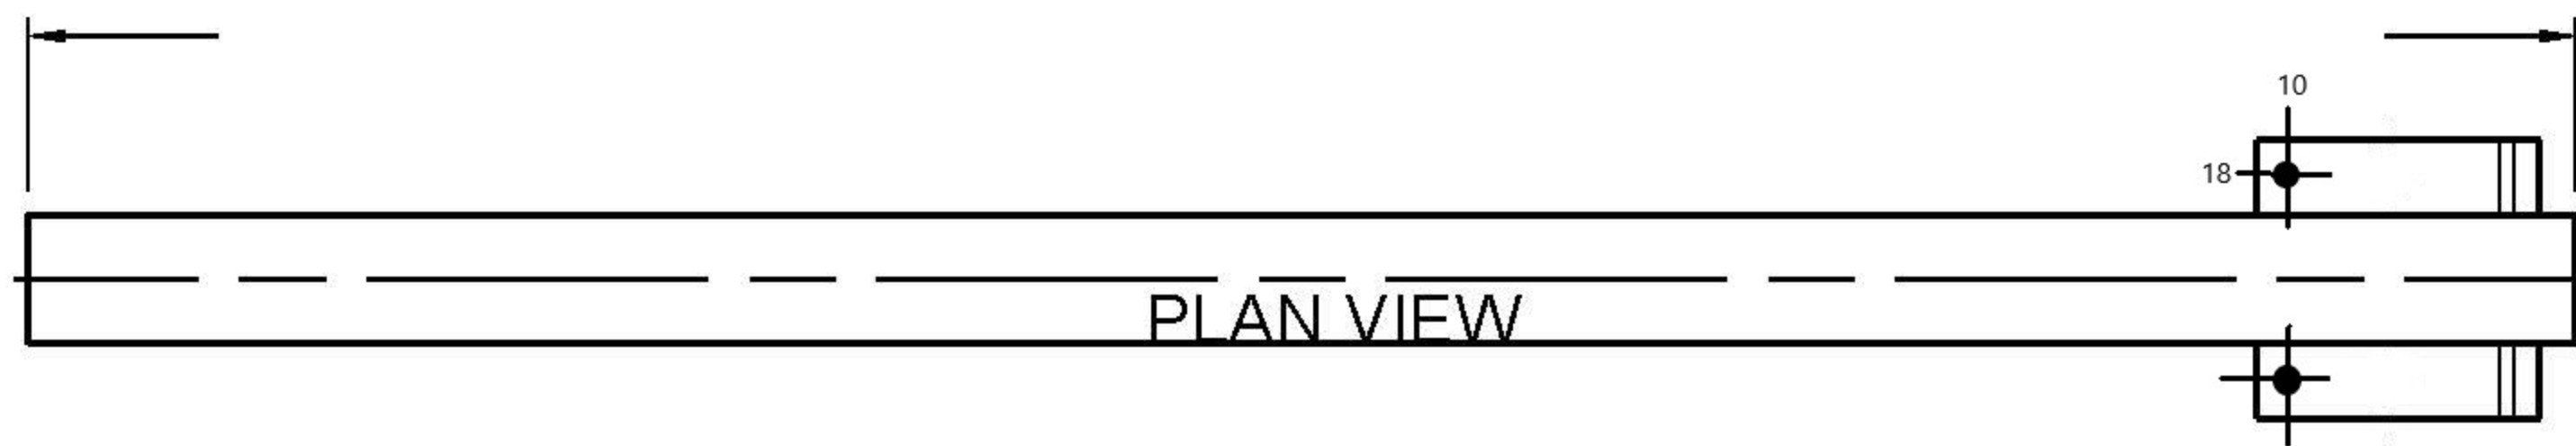

END VIEW
MOUNTING

BARRIER WIDTH = 900 mm FOR STANDARD BARRIERS (BESPOKE BARRIERS MAY VARY)

END VIEW

DIMENSIONS IN mm