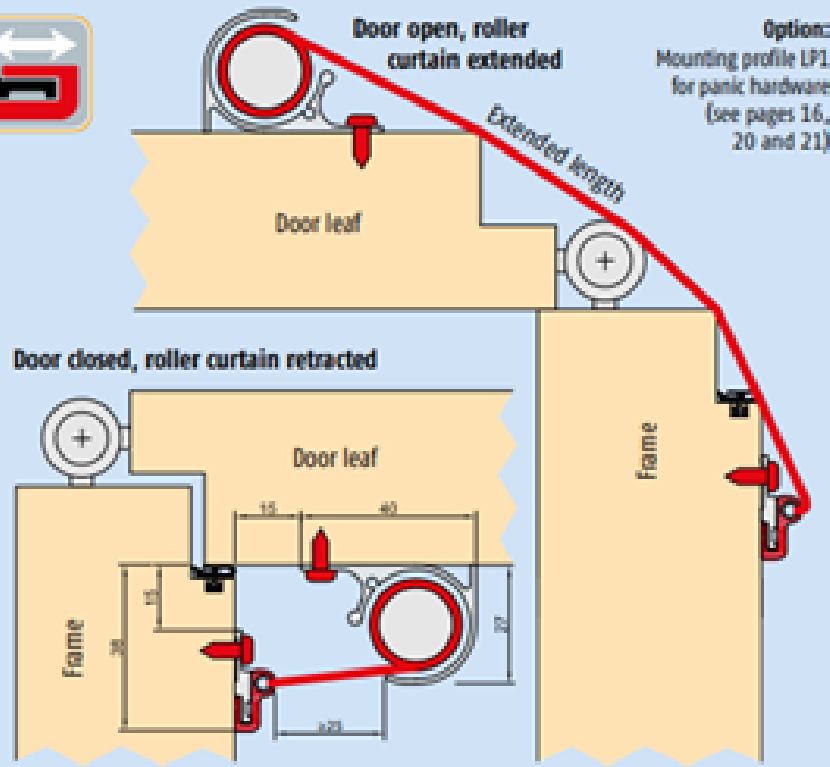

Roller protector FSR 6000 [Quick] (FP60-1925)

Easy clip-on system

Side view, invisible screws

Key features

- Quick fit roller protector (and removal)
- Hard-wearing synthetic fibre fabric
 - washable
 - difficult to ignite B1
 - mountable and removable
- Installed without any screw heads being visible
- Housing position adjustable (elongated holes)
- Suitable for almost all doors
- Certified and supervised quality (MPA)
- 2'000'000 test cycles

Fabric colour

Housing colour

Door types

Certified quality

Technical data

Standard length	1925 mm (stock length)
Shorten	cannot be shortened
Installation set	universal screws included